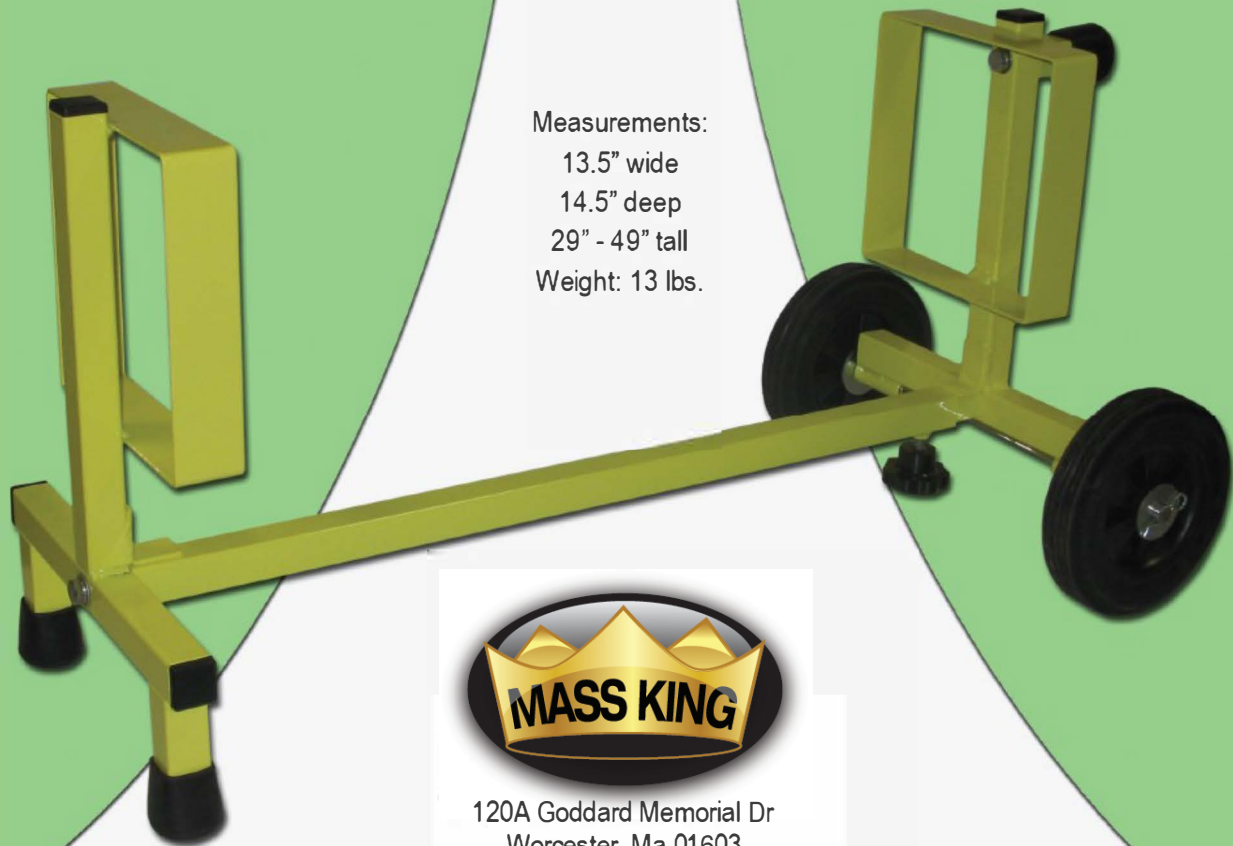

## SHEETING DISPENSER

WHEREVER IT NEEDS TO BE

The telescoping design adjusts to fit boxes from 23.5" to 40" long  
Up to 6.5" square

*The Nomad moves around your shop - so you can get the job done quicker.*

### Nomad Sheeting Dispenser

- Anchors the box while you pull sheeting
- Keep the box off the floor
- Protects the sheeting box
- Easy to move and stow

Fits multiple box sizes:  
From 23.5" long to 40" long

Measurements:  
13.5" wide  
14.5" deep  
29" - 49" tall  
Weight: 13 lbs.

120A Goddard Memorial Dr  
Worcester, Ma 01603  
508-757-0013